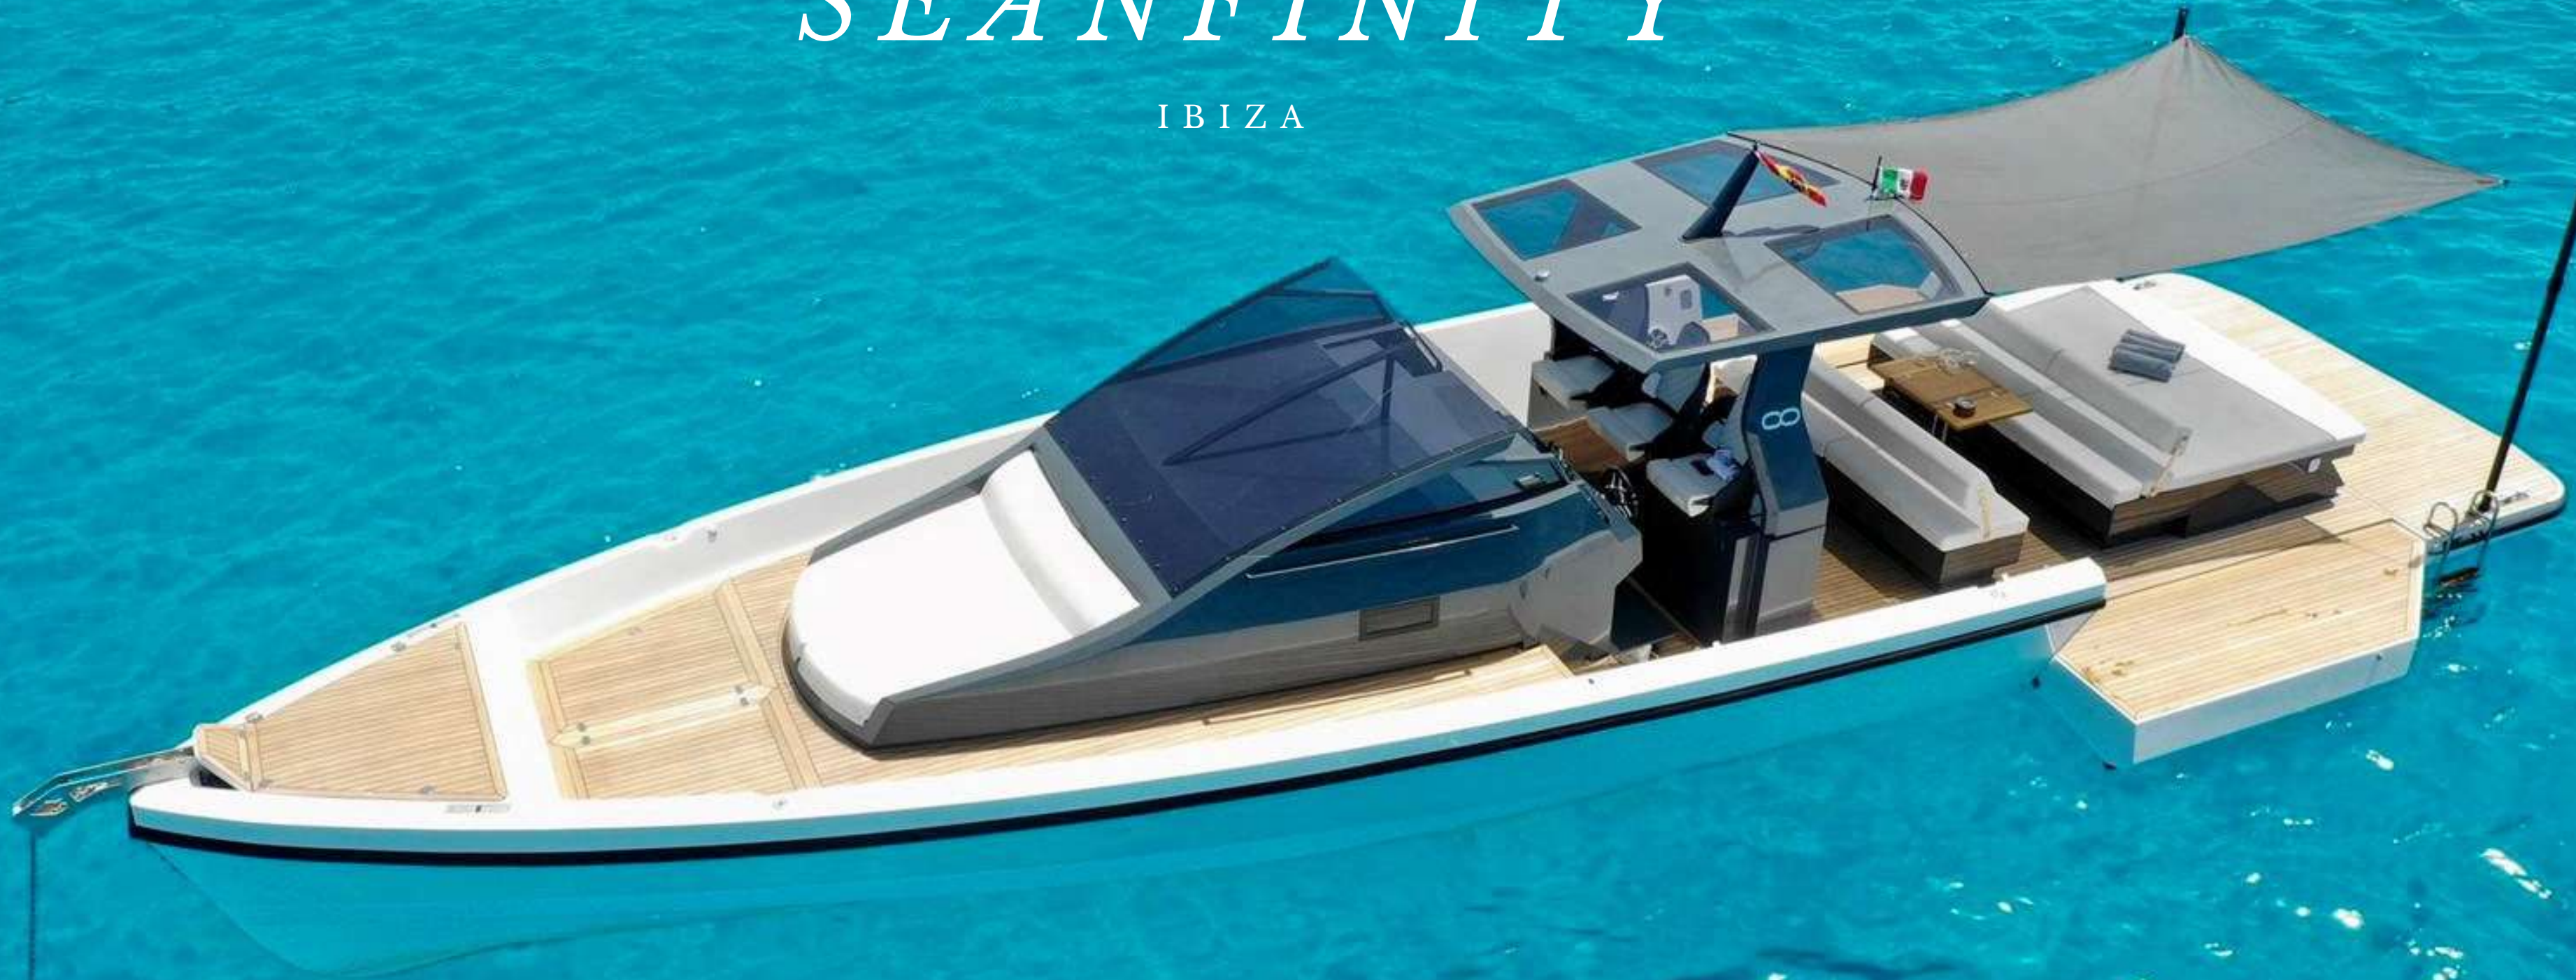

SEANFINITY 47

# SEANFINITY

IBIZA

S E A N F I N I T Y 4 7

# *SEANFINITY*

People - 11 Day  
Marina Botafoch

Built in 2019  
WiFi  
Water toys

## WATER TOYS:

Wakeboard  
Water Skies  
Snorkel Equipment  
Seabob (upon request)

--